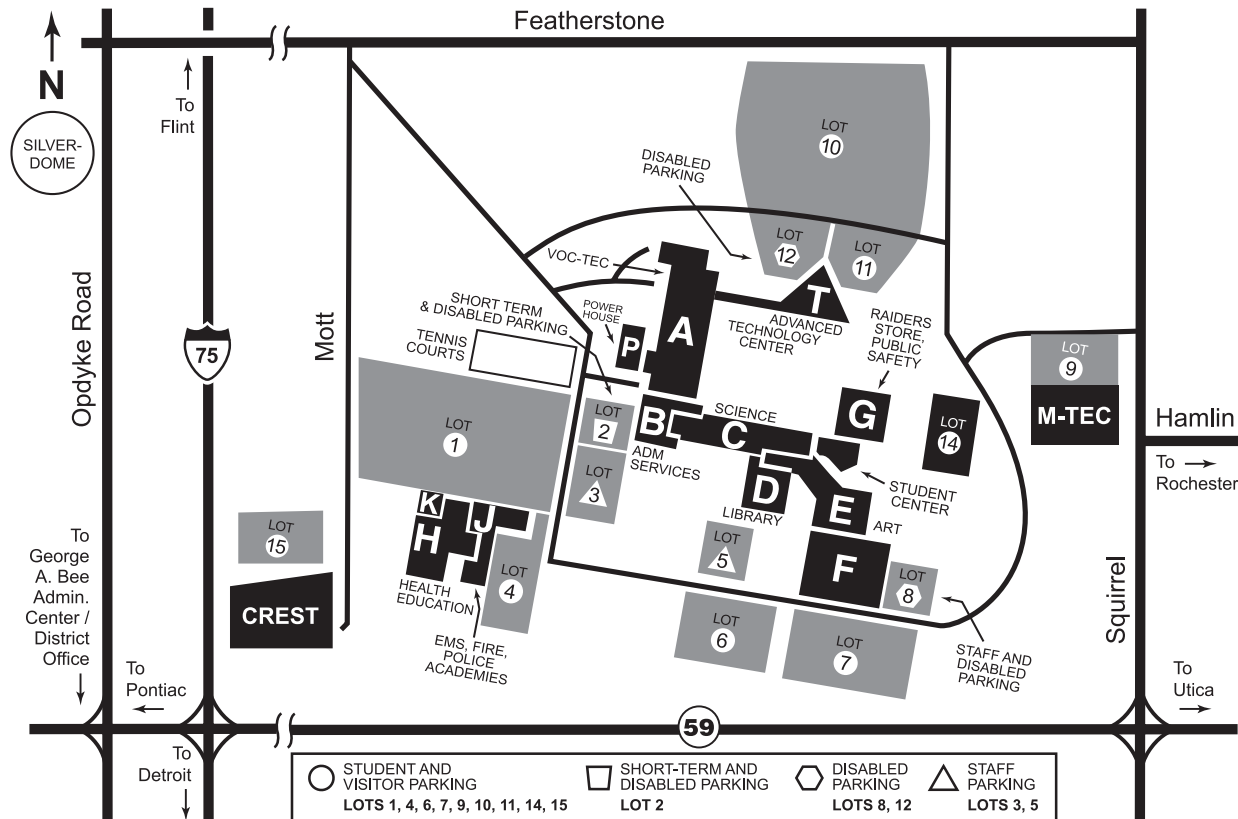

Oakland Community College

Auburn Hills Campus Map

2900 Featherstone Road, Auburn Hills, MI 48326-2845 • (248) 232-4100

The Auburn Hills Campus is located near the intersection of I-75 and M-59.

From the North

From the Flint area, take I-75 south for approximately 36 miles. Exit to M-59 east; take it for approximately one mile. Exit at Squirrel Road north. Turn right, the campus is on the left, accessible from Squirrel Road south or from Featherstone Road.

From the South

Follow I-75 north to M-59 east. Exit to M-59 east; take it for approximately one mile. Turn right onto Squirrel Road north. The campus is on the left, accessible from Squirrel Road south or from Featherstone Road.

From the East

From the Utica area, take M-59 west approximately nine miles to Squirrel Road. Exit at Squirrel Road, turn right onto Squirrel Road north. The campus is on the left, accessible from Squirrel Road south or from Featherstone Road.

From the West

From the Brighton area, take I-696 east to Exit 8 Lodge Fwy/M-10 toward Telegraph Road (US-24) north. Drive for .04 miles. Merge to John C. Lodge Fwy for .5 miles. Take Telegraph (US-24) north for 7.7 miles. Go right onto Franklin one block. Turn right onto Square Lake Road. Follow Square Lake Road to I-75 north. Merge. Follow I-75 north to M-59 east. Exit to M-59 east; take it for approximately one mile. Turn right onto Squirrel Road north. The campus is on the left, accessible from Squirrel Road south or from Featherstone Road.

OAKLAND COMMUNITY COLLEGE®